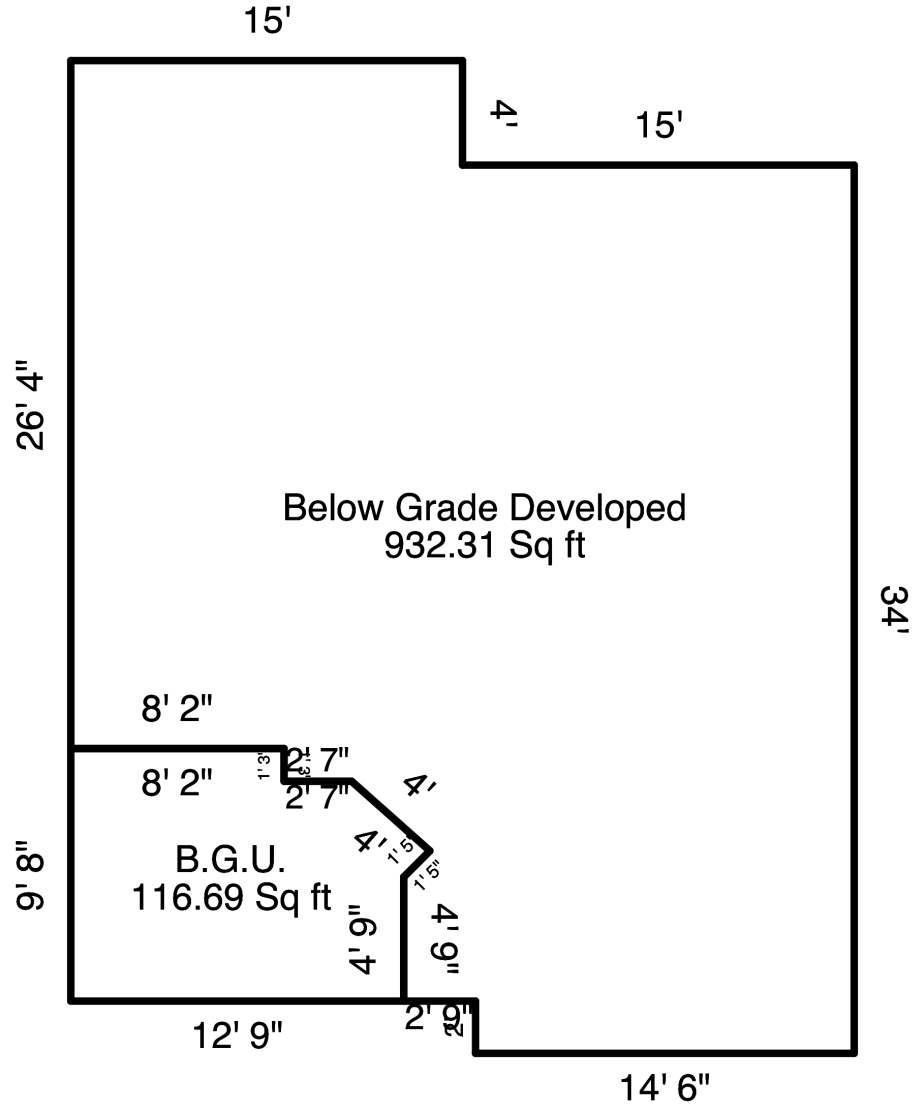

PROPERTY INFORMATION

1410 Montrose Terrace

High River

January 16, 2021

Wendy Holloway - Hansen Land Brokers

MEASUREMENTS

Disclaimer: All measurements provided follow the RMS and are completed and fully insured by Red Dot Services. Measurements are intended for use only by the purchaser of this document and measurement insurance is considered void without payment and/or if altered in any way. Below grade area includes developed and non-developed areas. For more information on the RMS standards, please visit <https://www.reca.ca>

PROPERTY INFORMATION

1410 Montrose Terrace

High River

January 16, 2021

Wendy Holloway - Hansen Land Brokers

RED DOT

MEASUREMENTS

Disclaimer: All measurements provided follow the RMS and are completed and fully insured by Red Dot Services. Measurements are intended for use only by the purchaser of this document and measurement insurance is considered void without payment and/or if altered in any way. Below grade area includes developed and non-developed areas. For more information on the RMS standards, please visit <https://www.reca.ca>