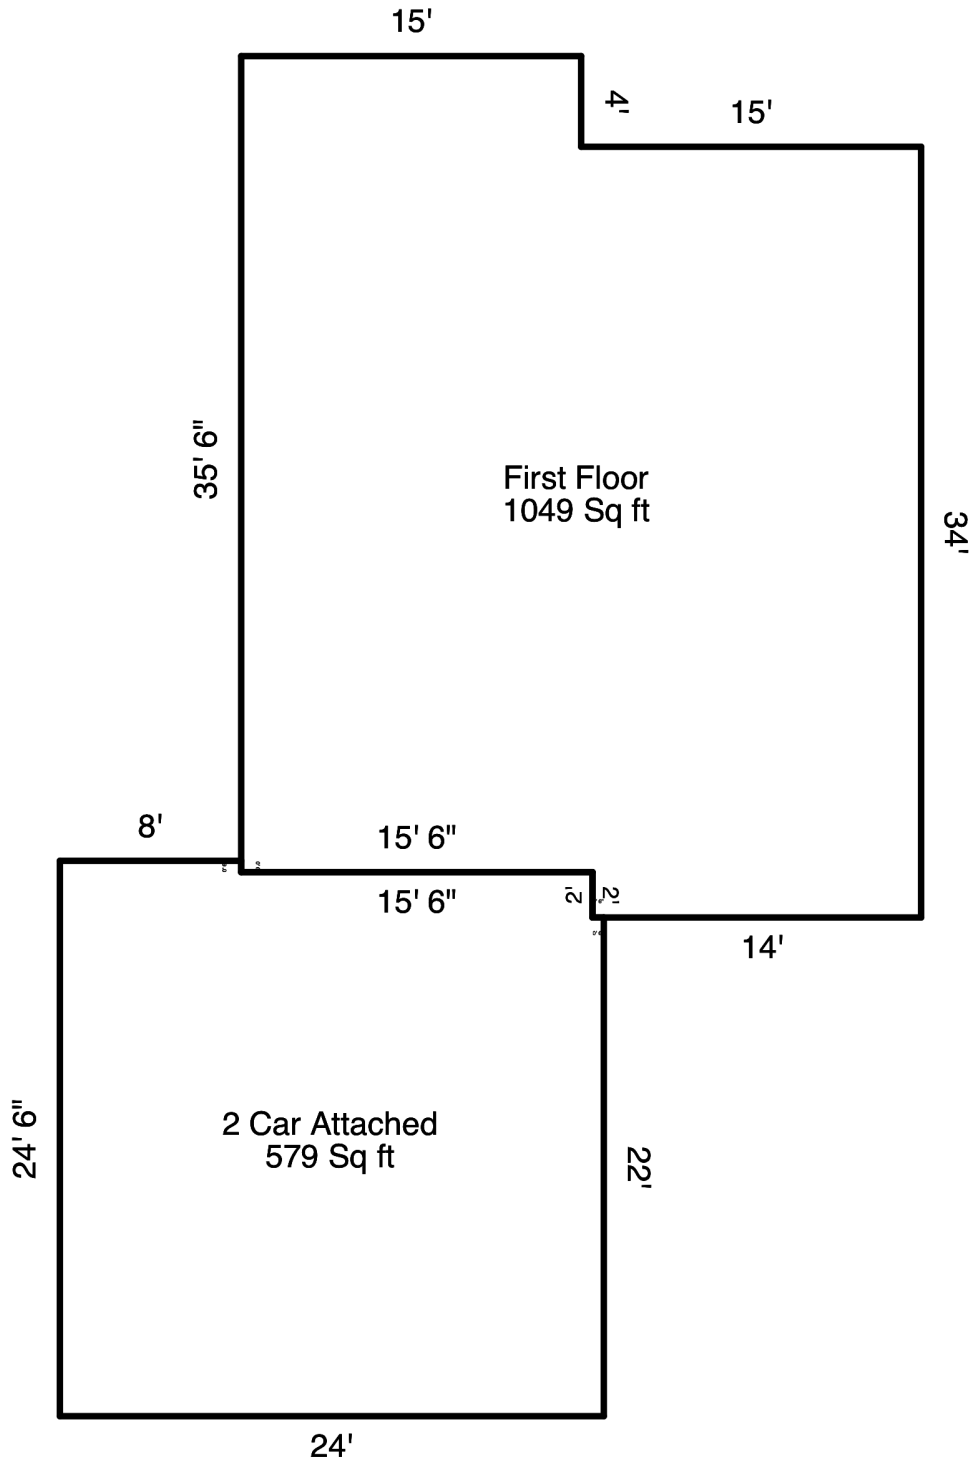

PROPERTY INFORMATION

1410 Montrose Terrace

High River

January 16, 2021

Wendy Holloway - Hansen Land Brokers

MEASUREMENTS

Disclaimer: All measurements provided follow the RMS and are completed and fully insured by Red Dot Services. Measurements are intended for use only by the purchaser of this document and measurement insurance is considered void without payment and/or if altered in any way. Below grade area includes developed and non-developed areas. For more information on the RMS standards, please visit <https://www.reca.ca>

PROPERTY INFORMATION

1410 Montrose Terrace

High River

January 16, 2021

Wendy Holloway - Hansen Land Brokers

RED DOT

MEASUREMENTS

Disclaimer: All measurements provided follow the RMS and are completed and fully insured by Red Dot Services. Measurements are intended for use only by the purchaser of this document and measurement insurance is considered void without payment and/or if altered in any way. Below grade area includes developed and non-developed areas. For more information on the RMS standards, please visit <https://www.reca.ca>