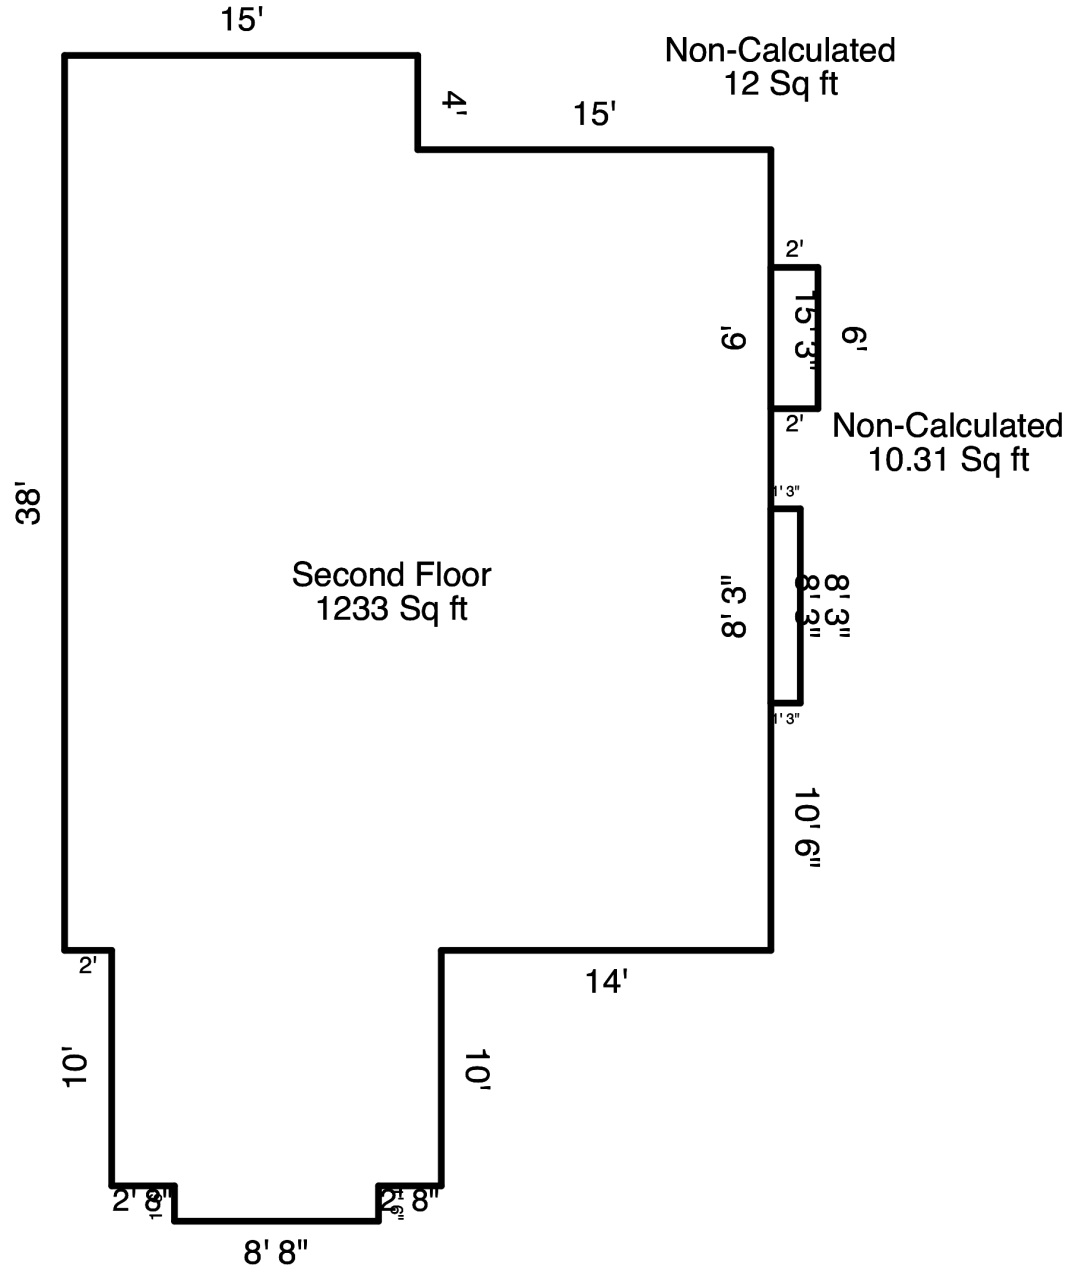

PROPERTY INFORMATION

1410 Montrose Terrace

High River

January 16, 2021

Wendy Holloway - Hansen Land Brokers

MEASUREMENTS

Disclaimer: All measurements provided follow the RMS and are completed and fully insured by Red Dot Services. Measurements are intended for use only by the purchaser of this document and measurement insurance is considered void without payment and/or if altered in any way. Below grade area includes developed and non-developed areas. For more information on the RMS standards, please visit <https://www.reca.ca>

PROPERTY INFORMATION

1410 Montrose Terrace

High River

January 16, 2021

Wendy Holloway - Hansen Land Brokers

RED DOT

MEASUREMENTS

Disclaimer: All measurements provided follow the RMS and are completed and fully insured by Red Dot Services. Measurements are intended for use only by the purchaser of this document and measurement insurance is considered void without payment and/or if altered in any way. Below grade area includes developed and non-developed areas. For more information on the RMS standards, please visit <https://www.reca.ca>