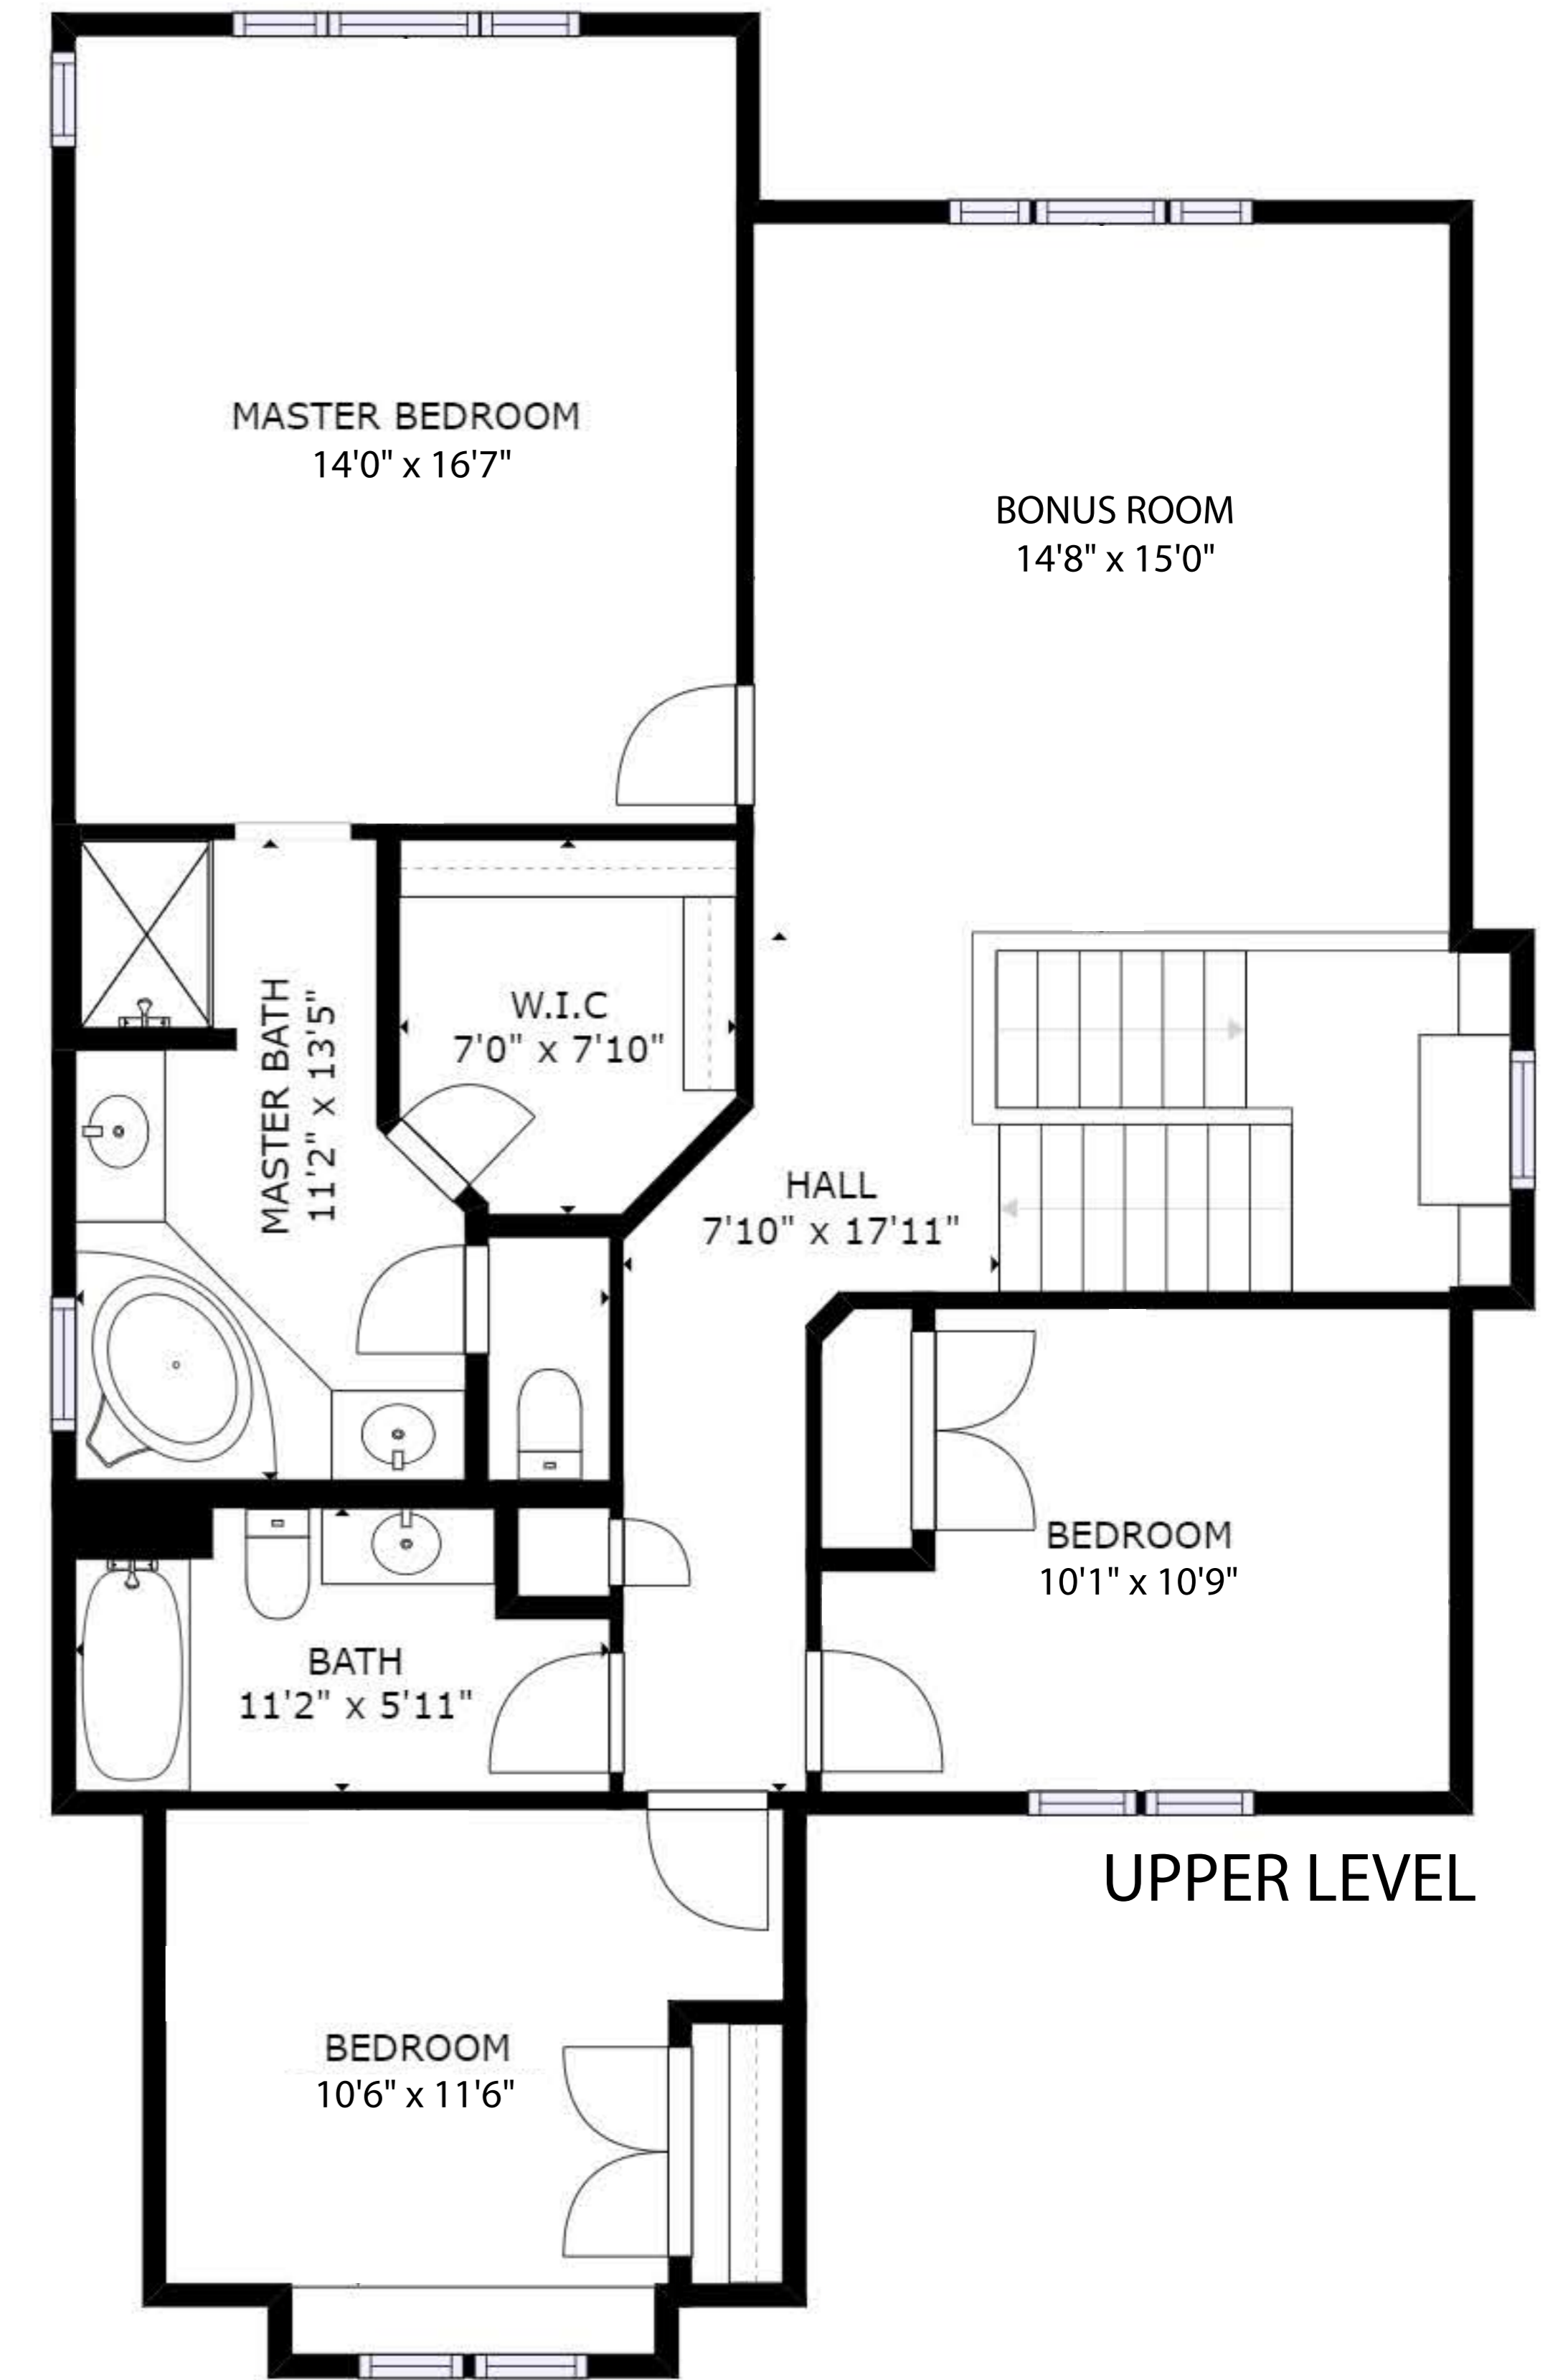

BASEMENT

MAIN LEVEL

UPPER LEVEL

GROSS AREA 1410 Montrose Terrace - High River
 MAIN LEVEL: 1049 SqFt, UPPER LEVEL: 1233 SqFt
 BASEMENT: 1049 SqFt, GARAGE: 579 SqFt
 TOTAL: 2282 SqFt
 SIZES AND DIMENSIONS ARE APPROXIMATE, ACTUAL MAY VARY.