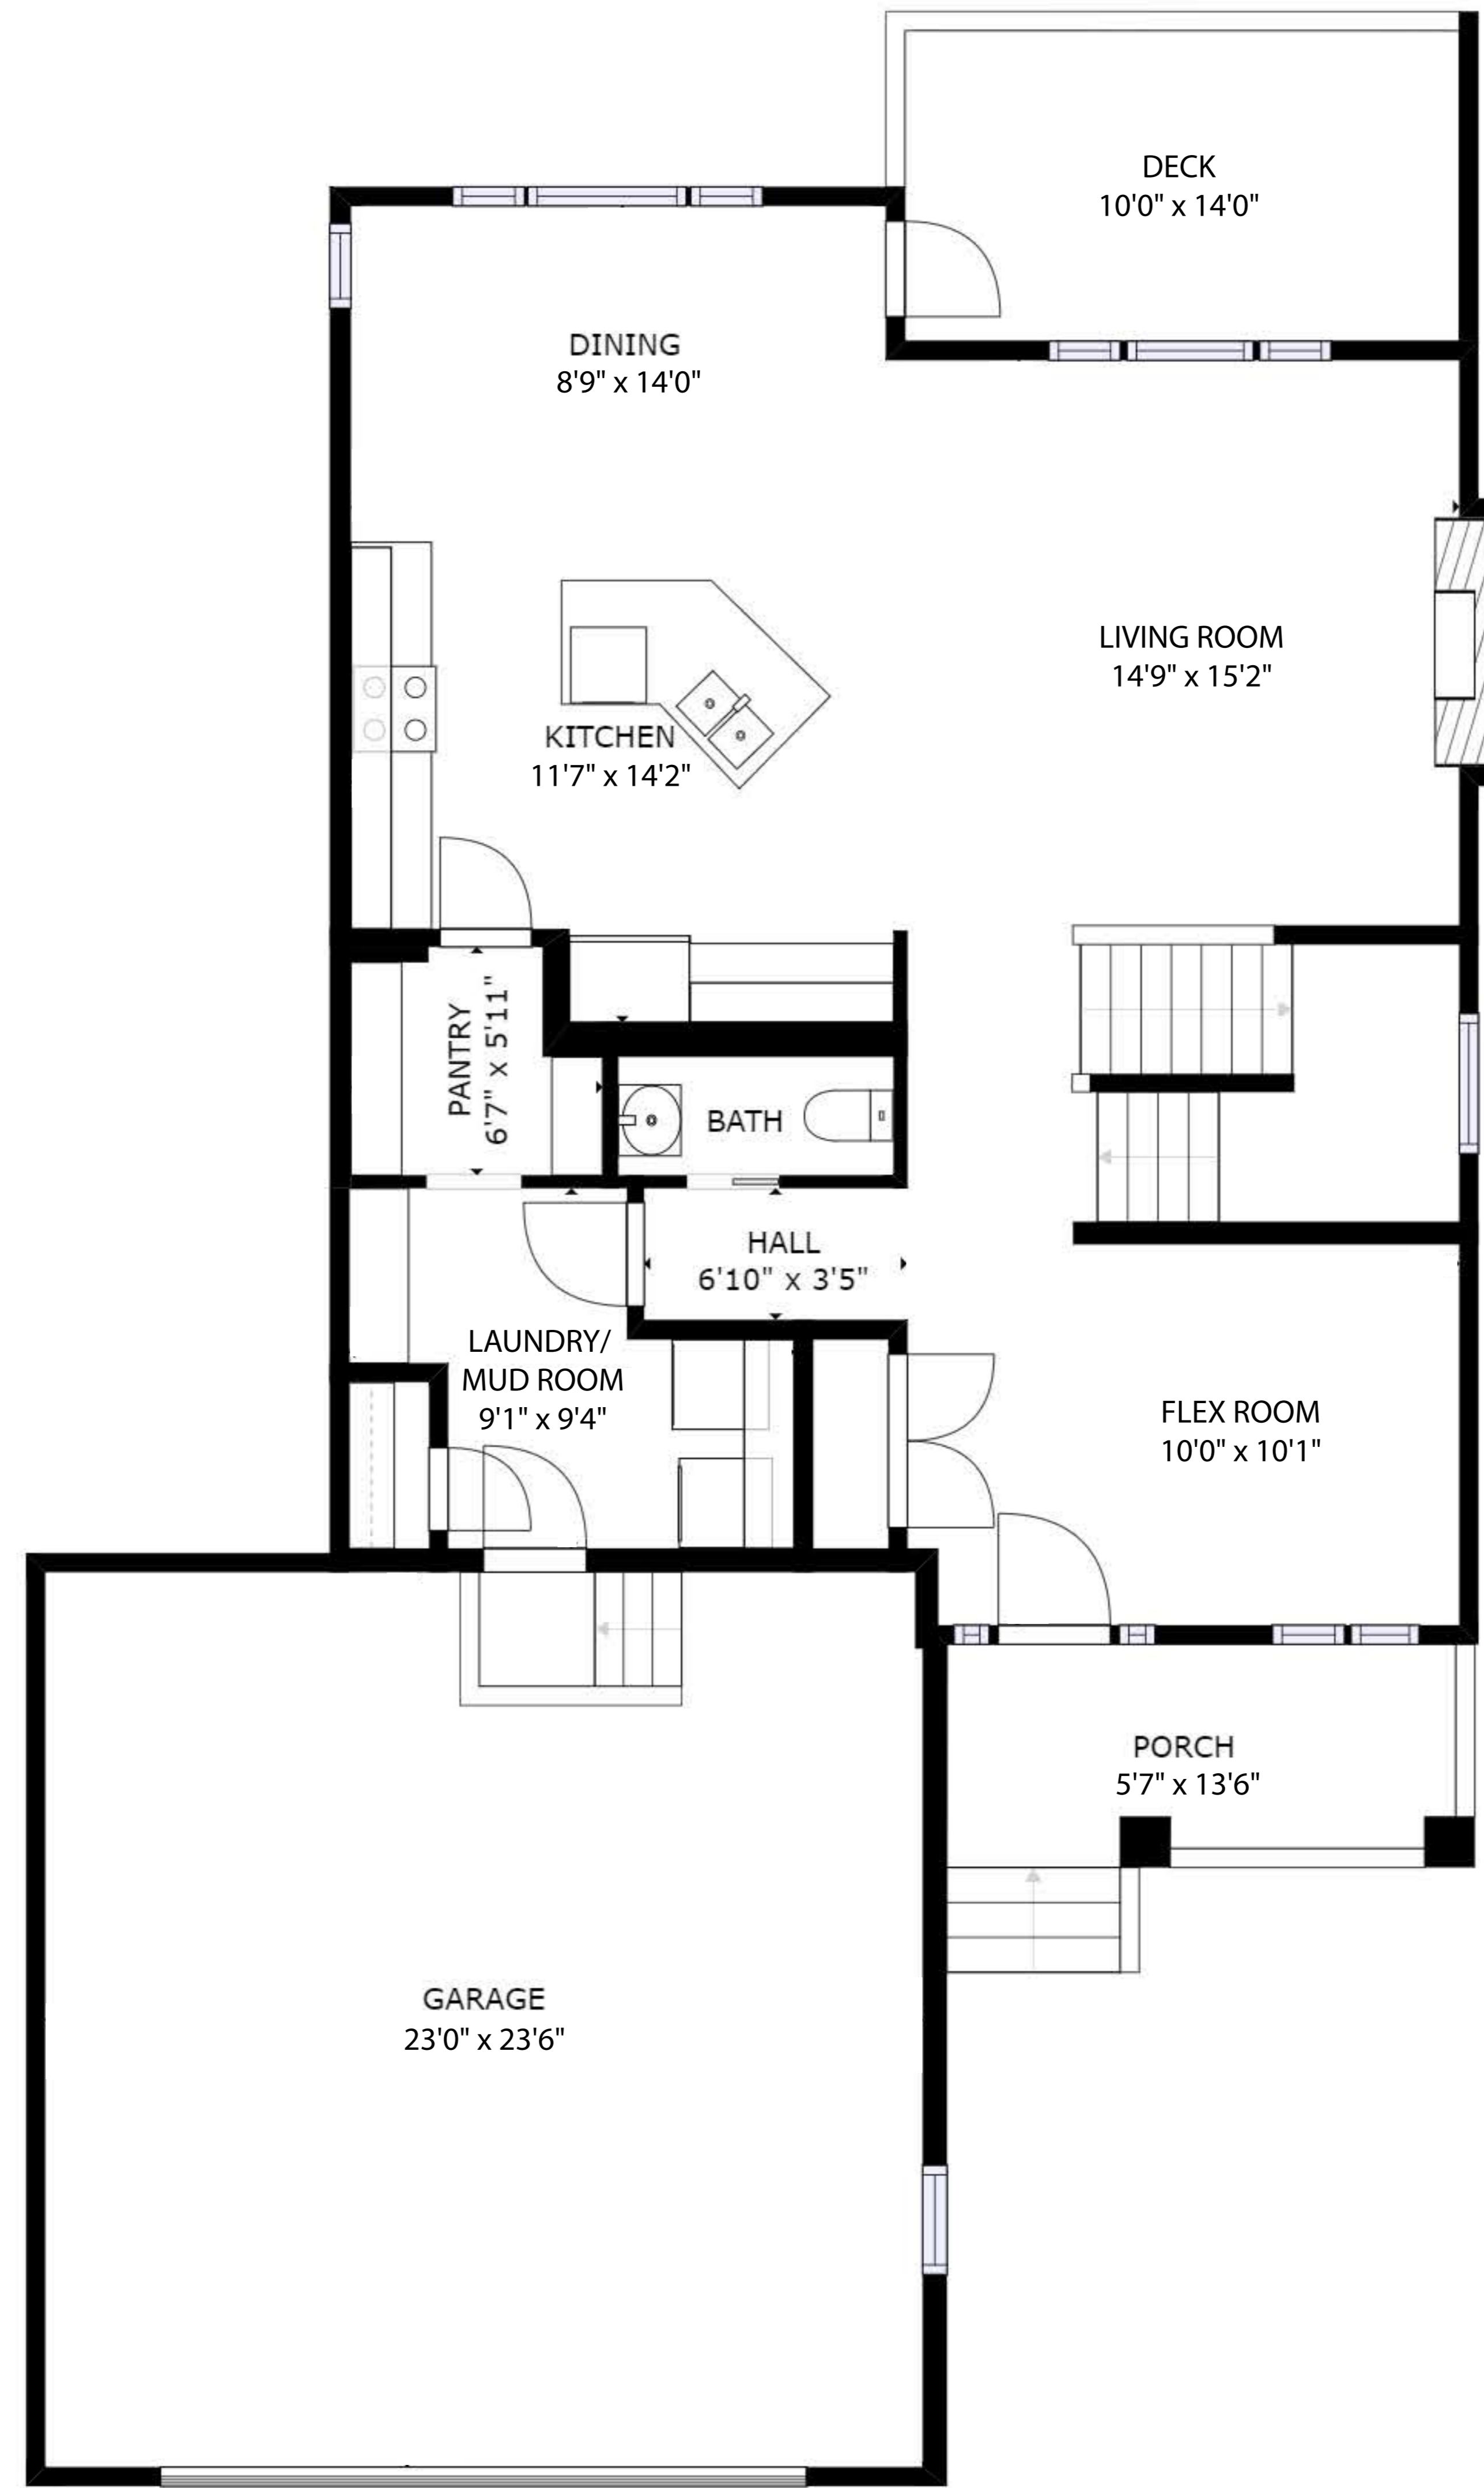

BASEMENT

MAIN LEVEL

UPPER LEVEL

GROSS AREA 1410 Montrose Terrace - High River
 MAIN LEVEL: 1049 SqFt, UPPER LEVEL: 1233 SqFt
 BASEMENT: 1049 SqFt, GARAGE: 579 SqFt
 TOTAL: 2282 SqFt
 SIZES AND DIMENSIONS ARE APPROXIMATE, ACTUAL MAY VARY.